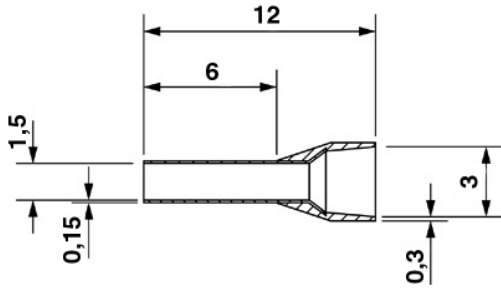

AI 1 - 6 YE

Order No.: 3201327

The illustration shows the versions A 1-6 and A 1-8, in yellow

<http://eshop.phoenixcontact.de/phoenix/treeViewClick.do?UID=3201327>

Ferrules with plastic sleeve, color range 2

Commercial data

EAN	4017918094829
Pack	100 Pcs.
Customs tariff	85369010
Weight/Piece	0.000087 KG
Catalog page information	Page 548 (CL-2007)

Product notes

WEEE/RoHS-compliant since:
08/01/2005

<http://www.download.phoenixcontact.com>
Please note that the data given here has been taken from the online catalog. For comprehensive information and data, please refer to the user documentation. The General Terms and Conditions of Use apply to Internet downloads.

Technical data

General

Length	12.00 mm
Color	yellow
Material	E-CU

Drawings

Dimensioned drawing

Address

PHOENIX CONTACT Inc., USA
586 Fulling Mill Road
Middletown, PA 17057, USA
Phone (800) 888-7388
Fax (717) 944-1625
<http://www.phoenixcon.com>